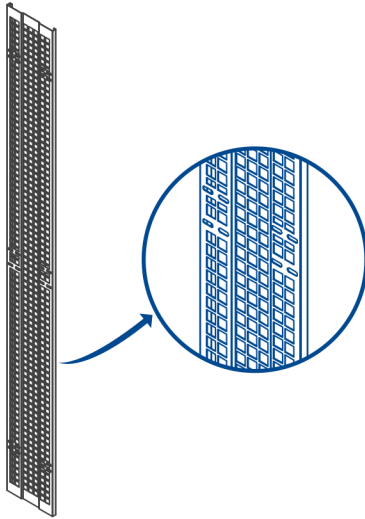

Cable Basket

Model Matrix & Dimensions		
Description	Part No.	Construction
Cable Basket/ 12U~52U/100	CB-100-12U~52U	Formed Steel & Powder Coated
Cable Basket/ 12U~52U/200	CB-200-12U~52U	
Cable Basket/ 12U~52U/300	CB-300-12U~52U	

Modem Racks

Overview

Modem Racks are used to stack Modem vertically inside the Rack for better organising and space saving. NetRack offers 2types of Designs

- Type 1 Aluminum Frame with options for closing top, Bottom & Back with provision for fixing vertical Partition and adjusting the width as per Customer requirement. Available in 6RU
- Type 2 MS Formed shelf with provision for fixing vertical partition and adjusting the Width as per Customer requirement. Available in 4RU