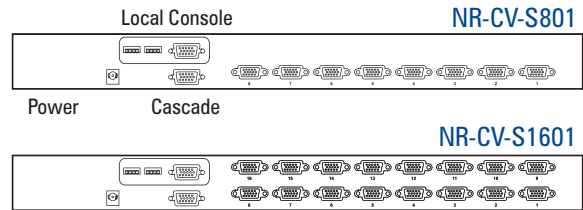

Overview

Managing more servers at rack level with single monitor and key board OR LCD Console drawer is a challenge and as entry level we need some device to manage this cost effectively. NetRack understand the requirement introduce Analogue 8 and 16 port KVM which can be cascaded till 8 levels. Interestingly Analogue KVM are used in all SOHO, SMB and Enterprise segment.

NR-CV-S801

NR-CV-S1601

Combo DB-15 KVM Benefits

- Combo DB-15 KVM with either 8 or 16 ports in 1U
- Cascade switches up to 8 levels & Mix switches between Cat6 & Combo DB-15 KVM
- Mix PS/2, USB & SUN with Multi-Platform switch capability
- Support resolution up to 1920 x 1080
- SUN 1152 x 900 resolution compatible
- Hot pluggable, no software or drivers required
- Easy & quick installation