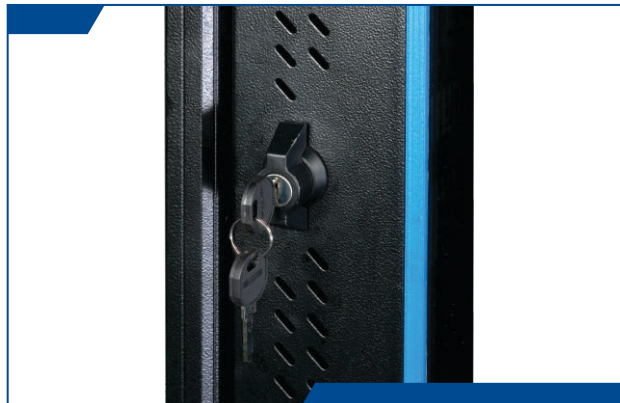

Wing Knob Locking System

Model Matrix

Description	Part Number
Wing Knob / Mechanical Lock / Single Point/Type 1	RSL-006-1
Wing Knob / Mechanical Lock / Single Point/Type 2	RSL-006-2